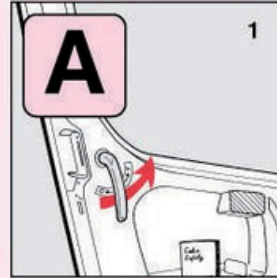

EXIT

Emergency Exit
Sortie de secours
Notausgang
Uscite d'emergenza