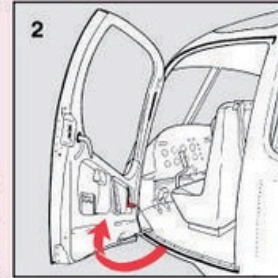

EXIT

Emergency Exit
Sortie de secours
Notausgang
Uscite d'emergenza