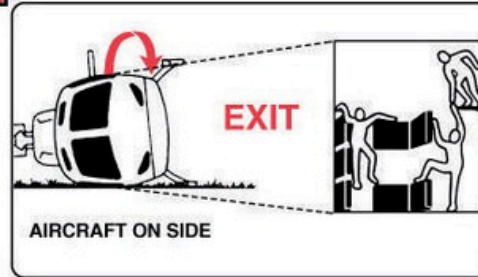

EXIT

Emergency Exit
Sortie de secours
Notausgang
Uscite d'emergenza