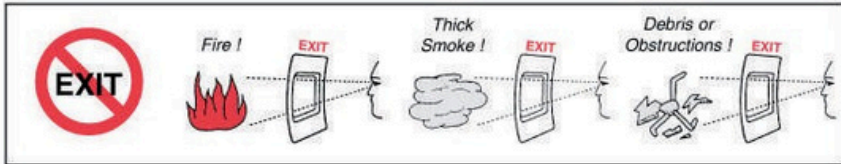

Airbus Helicopter
AS350 / H125

SAN VITTORE - AMBRI
www.helirezia.ch

EXIT

Emergency Exit
Sortie de secours
Notausgang
Uscite d'emergenza

HELI REZIA SA
+41 (0) 91 873 66 66
www.helirezia.ch

- DAGEROUS GOODS
- GEFAHRGÜTER
- MARCHANDISES DANGEREUSES
- MERCE PERICOLOSA

ON OVERWATER FLIGHTS, A LIFE VEST WILL BE ISSUED TO EACH PASSENGER PRIOR TO, AND WORN THROUGHOUT ENTIRE FLIGHT