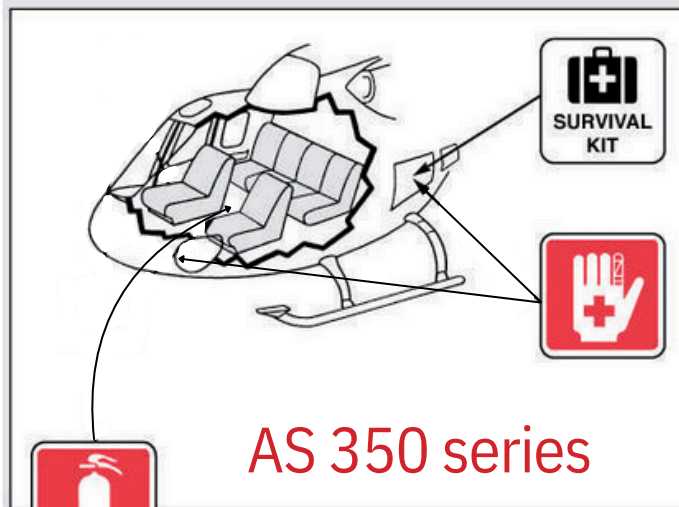

Takeoff and landing
Décollage et atterrissage
Start und Landung
Decollo e atterraggio

PLEASE DO NOT REMOVE CARD FROM AIRCRAFT

Emergency landing
Atterrissage forcé
Notlandung
Atterraggio d'emergenza

AS 350 series

Airbus Helicopter
AS350 / H125

SAN VITTORE - AMBRI
www.helirezia.ch

EXIT

Emergency Exit
Sortie de secours
Notausgang
Uscite d'emergenza

HELI REZIA SA
+41 (0) 91 873 66 66
www.helirezia.ch

- DAGEROUS GOODS
- GEFAHRGÜTER
- MARCHANDISES DANGEREUSES
- MERCE PERICOLOSA

ON OVERWATER FLIGHTS, A LIFE VEST WILL BE ISSUED TO EACH PASSENGER PRIOR TO, AND WORN THROUGHOUT ENTIRE FLIGHT