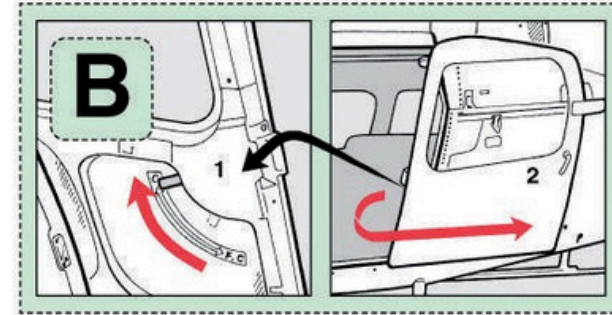

EXIT

Emergency Exit
Sortie de secours
Notausgang
Uscite d'emergenza