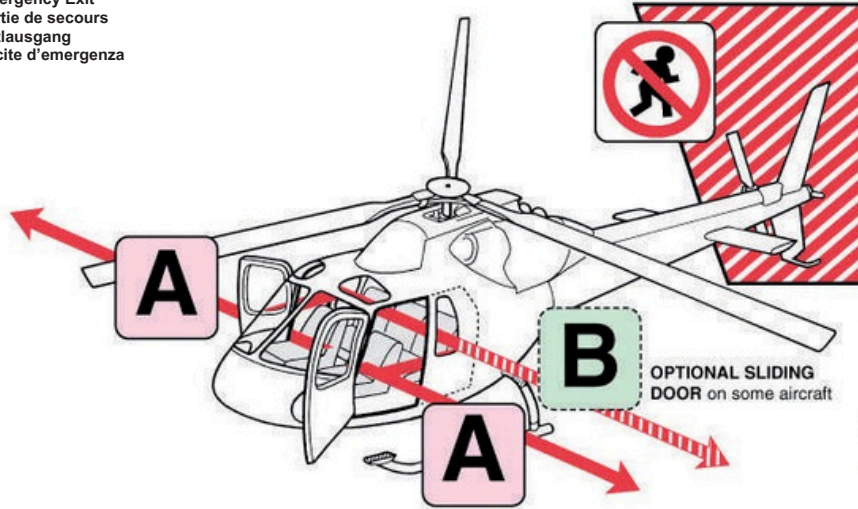

Takeoff and landing
Décollage et atterrissage
Start und Landung
Decollo e atterraggio

PLEASE DO NOT REMOVE CARD FROM AIRCRAFT

Emergency landing
Atterrissage forcé
Notlandung
Atterraggio d'emergenza

AS 350 series

Airbus Helicopter
AS350 / H125

SAN VITTORE - AMBRI
www.helirezia.ch

EXIT

Emergency Exit
Sortie de secours
Notausgang
Uscite d'emergenza

HELI REZIA SA
+41 (0) 91 873 66 66
www.helirezia.ch

- DAGEROUS GOODS
- GEFAHRGÜTER
- MARCHANDISES DANGEREUSES
- MERCE PERICOLOSA

ON OVERWATER FLIGHTS, A LIFE VEST WILL BE ISSUED TO EACH PASSENGER PRIOR TO, AND WORN THROUGHOUT ENTIRE FLIGHT